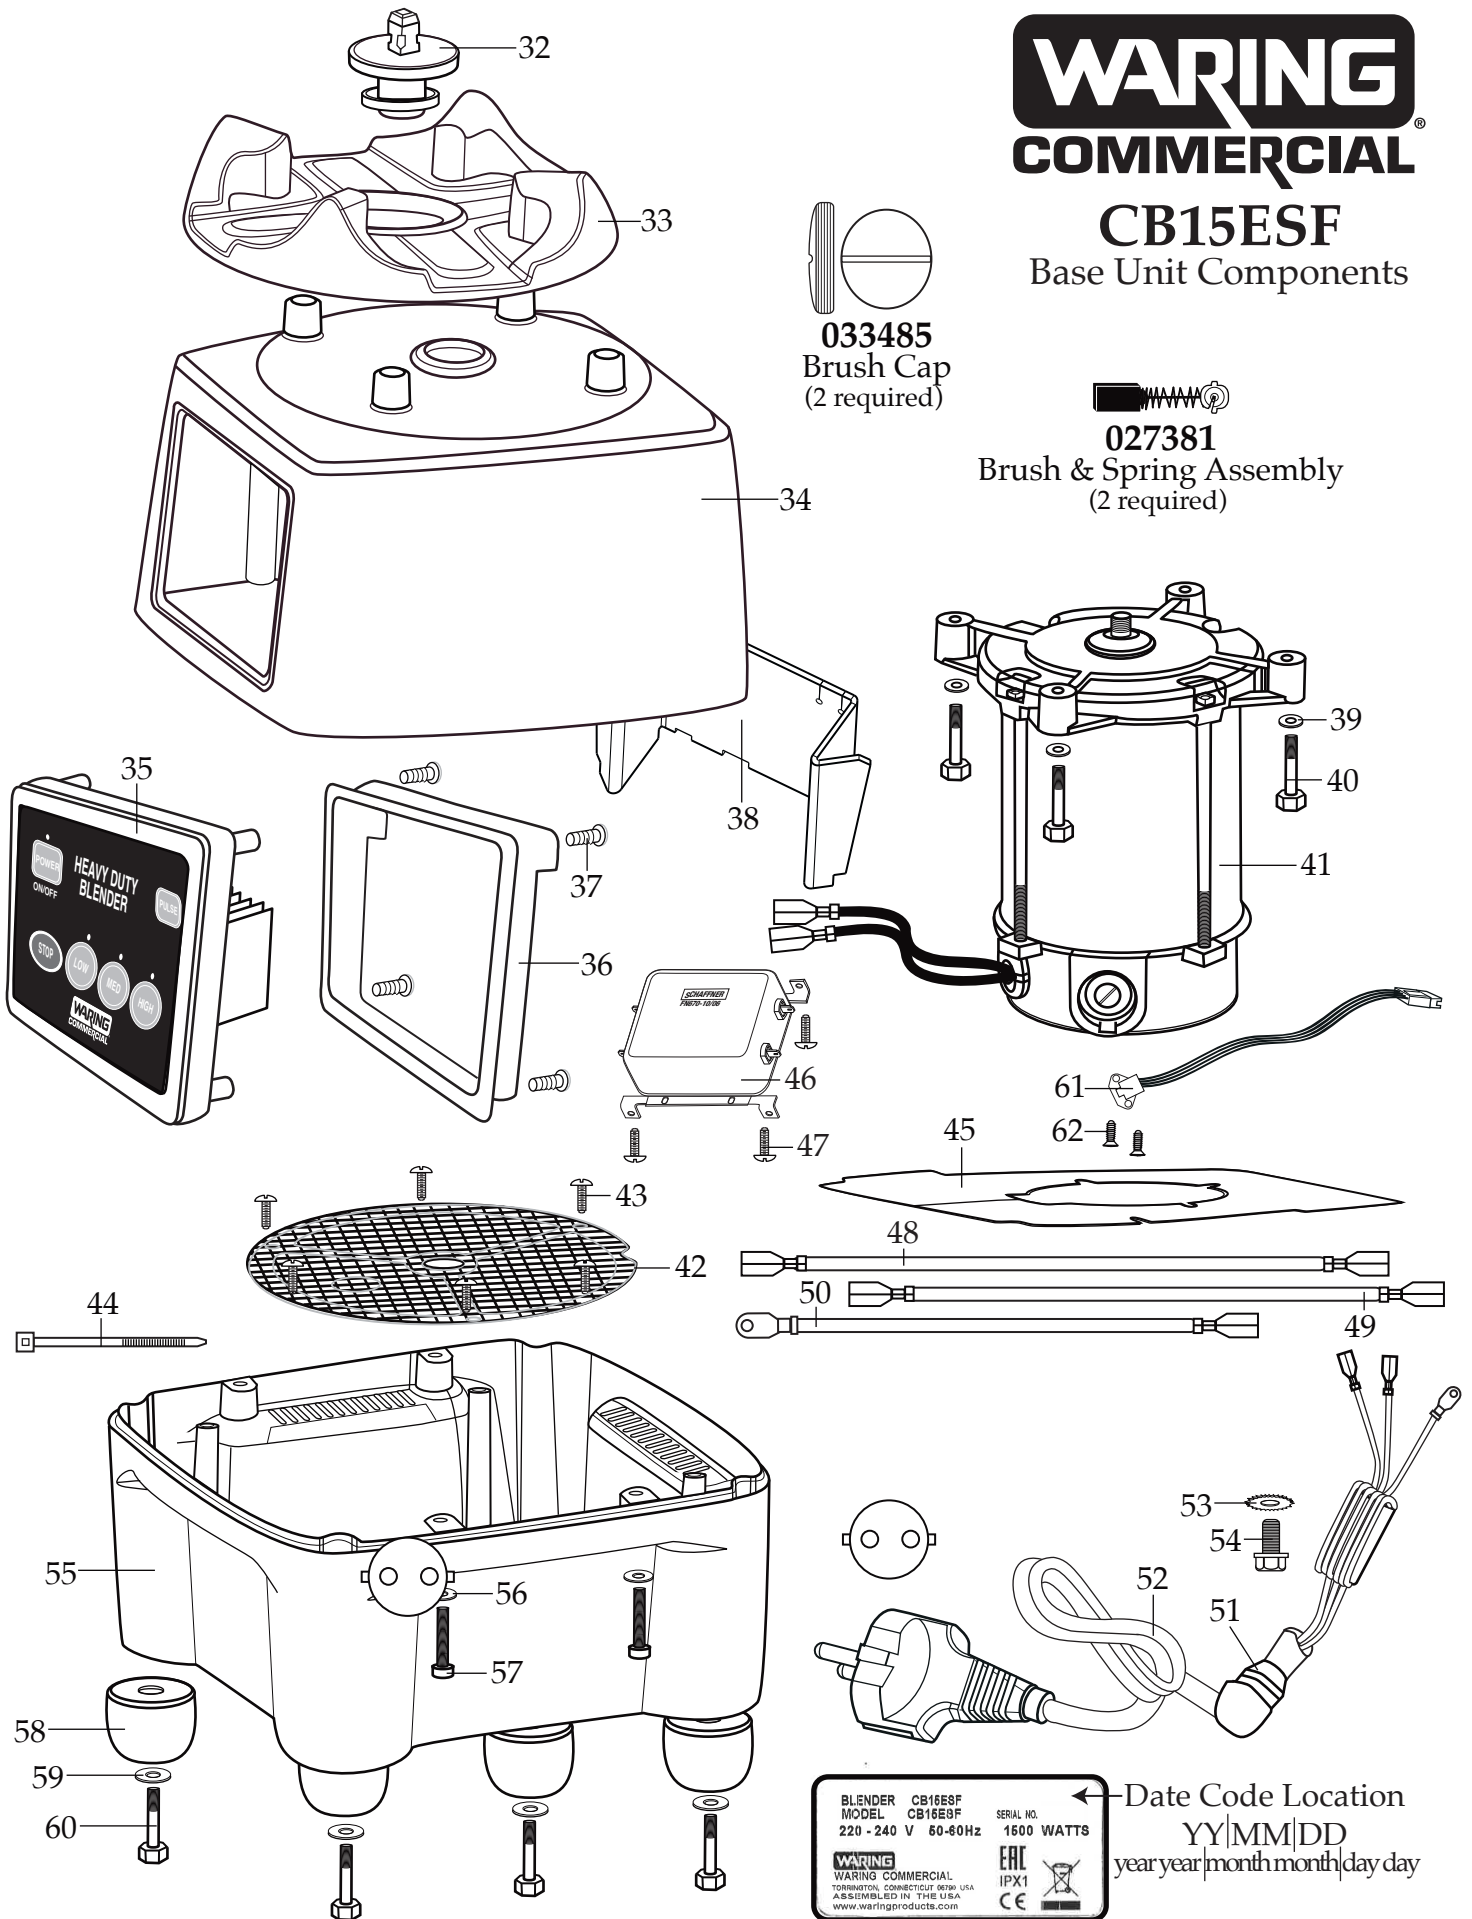

WARING COMMERCIAL

CB15ESF Base Unit Components

033485
Brush Cap
(2 required)

027381
Brush & Spring Assembly
(2 required)

BLENDER	CB16ESF	SERIAL NO.	
MODEL	CB16ESF	1600 WATTS	
	220 - 240 V 60-60Hz		
WARING	WARING COMMERCIAL	ERC	IPX1
TORRINGTON, CONNECTICUT 06790 USA		CE	
ASSEMBLED IN THE USA			
www.waringproducts.com			

Date Code Location
YY|MM|DD
year|year|month|month|day|day

Illustration #	Part #	Description
1	024000	Hot Blending Outer Lid
2	026496	Hot Blending Lid Gasket
3	023998	Hot Blending Lid Baffle Cup
4	002972	Cap Nut
5	027581	Flat Washer (2 required)
6	027683	Blade
7	018389	"O" Ring
8	027582	Bearing Cap
9	018390	Small "V" Ring
10	023934	Bearing Holder
11	004946	Washer
12	018386	Ball Bearing (2 required)
13	023926	Spacer
14	023907	Spring Washer
15	023927	Retaining Ring
16	023906	Large "V" Ring
17	023933	Drive Shaft
18	025817	Jar Key
19	028530	Cover Insert
20	028226	Outer Lid
21	008791	Latch Wire (3 required)
22	502773	Bracket Assembly (spot welded to container 3 required)
23	503461	Spigot Container with Guard & Adapter Assembly
24	502977	Blending Assembly (complete)
25	004949	Container Base Gasket
26	025571	Container Support (container base)
27	012008	Lock Nut
28	034026	"O" Ring
29	033965	Spigot Assembly
30	034320	Spigot Rubber Insert
31	034016	Spigot Plug
32	503328	Coupling
33	025871	Jar Pad
34	032380	Top Housing / painted
35	032771	Control Panel Assembly
36	029888	Rear Control Panel
37	026497	Screw (4 required)