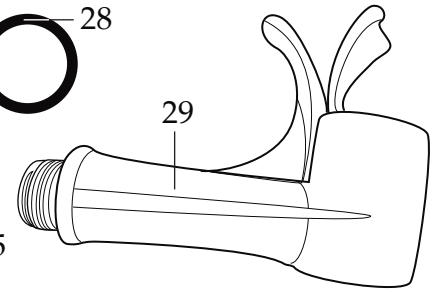

Europe One Gallon Blender
and Spigot Container
CB15ESF

CBL10

Hot Blending Lid
(optional)

502977

Blending Assembly

503462

Container with Blending Assembly and Spigot

31

Date Code Location
YY|MM|DD
year|year|month|month|day|day

Illustration #	Part #	Description
1	024000	Hot Blending Outer Lid
2	026496	Hot Blending Lid Gasket
3	023998	Hot Blending Lid Baffle Cup
4	002972	Cap Nut
5	027581	Flat Washer (2 required)
6	027683	Blade
7	018389	"O" Ring
8	027582	Bearing Cap
9	018390	Small "V" Ring
10	023934	Bearing Holder
11	004946	Washer
12	018386	Ball Bearing (2 required)
13	023926	Spacer
14	023907	Spring Washer
15	023927	Retaining Ring
16	023906	Large "V" Ring
17	023933	Drive Shaft
18	025817	Jar Key
19	028530	Cover Insert
20	028226	Outer Lid
21	008791	Latch Wire (3 required)
22	502773	Bracket Assembly (spot welded to container 3 required)
23	503461	Spigot Container with Guard & Adapter Assembly
24	502977	Blending Assembly (complete)
25	004949	Container Base Gasket
26	025571	Container Support (container base)
27	012008	Lock Nut
28	034026	"O" Ring
29	033965	Spigot Assembly
30	034320	Spigot Rubber Insert
31	034016	Spigot Plug
32	503328	Coupling
33	025871	Jar Pad
34	032380	Top Housing / painted
35	032771	Control Panel Assembly
36	029888	Rear Control Panel
37	026497	Screw (4 required)