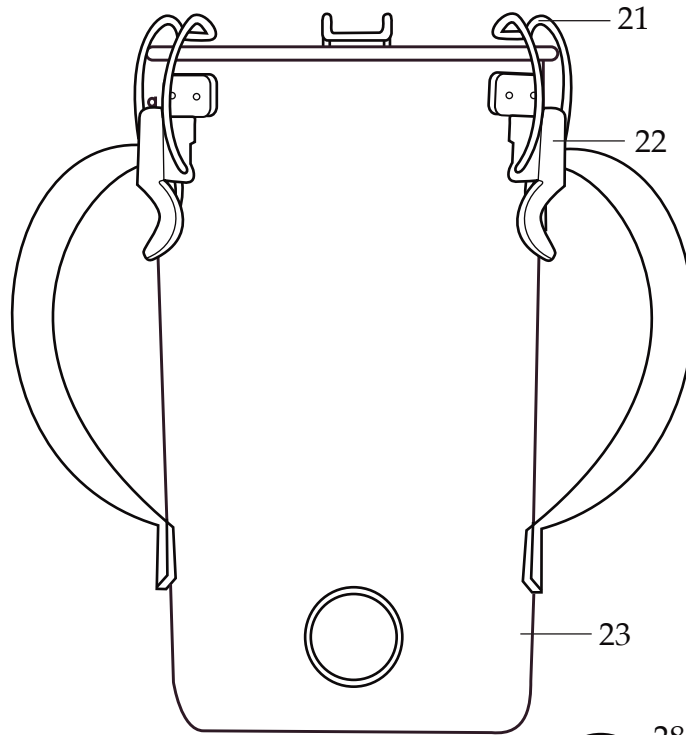

Europe One Gallon Blender
and Spigot Container
CB15ESF

CBL10

Hot Blending Lid
(optional)

502977

Blending Assembly

503462

Container with Blending Assembly and Spigot

31

Date Code Location
YY|MM|DD
year|year|month|month|day|day

Illustration #	Part #	Description
1	024000	Hot Blending Outer Lid
2	026496	Hot Blending Lid Gasket
3	023998	Hot Blending Lid Baffle Cup
4	002972	Cap Nut
5	027581	Flat Washer (2 required)
6	027683	Blade
7	018389	"O" Ring
8	027582	Bearing Cap
9	018390	Small "V" Ring
10	023934	Bearing Holder
11	004946	Washer
12	018386	Ball Bearing (2 required)
13	023926	Spacer
14	023907	Spring Washer
15	023927	Retaining Ring
16	023906	Large "V" Ring
17	023933	Drive Shaft
18	025817	Jar Key
19	028530	Cover Insert
20	028226	Outer Lid
21	008791	Latch Wire (3 required)
22	502773	Bracket Assembly (spot welded to container 3 required)
23	503461	Spigot Container with Guard & Adapter Assembly
24	502977	Blending Assembly (complete)
25	004949	Container Base Gasket
26	025571	Container Support (container base)
27	012008	Lock Nut
28	034026	"O" Ring
29	033965	Spigot Assembly
30	034320	Spigot Rubber Insert
31	034016	Spigot Plug
32	503328	Coupling
33	025871	Jar Pad
34	032380	Top Housing / painted
35	032771	Control Panel Assembly
36	029888	Rear Control Panel
37	026497	Screw (4 required)