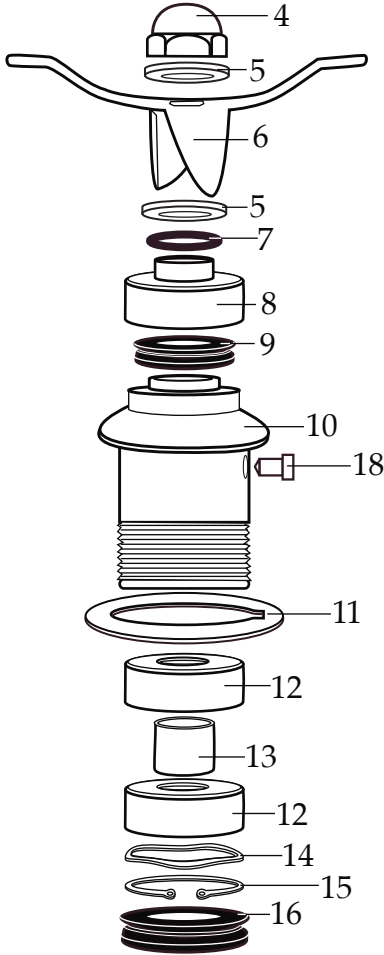

Europe One Gallon Blender
and Spigot Container
CB15ESF

CBL10

Hot Blending Lid
(optional)

502977

Blending Assembly

503462

Container with Blending Assembly and Spigot

31

Date Code Location
YY|MM|DD
year|year|month|month|day|day

Illustration #	Part #	Description
1	024000	Hot Blending Outer Lid
2	026496	Hot Blending Lid Gasket
3	023998	Hot Blending Lid Baffle Cup
4	002972	Cap Nut
5	027581	Flat Washer (2 required)
6	027683	Blade
7	018389	"O" Ring
8	027582	Bearing Cap
9	018390	Small "V" Ring
10	023934	Bearing Holder
11	004946	Washer
12	018386	Ball Bearing (2 required)
13	023926	Spacer
14	023907	Spring Washer
15	023927	Retaining Ring
16	023906	Large "V" Ring
17	023933	Drive Shaft
18	025817	Jar Key
19	028530	Cover Insert
20	028226	Outer Lid
21	008791	Latch Wire (3 required)
22	502773	Bracket Assembly (spot welded to container 3 required)
23	503461	Spigot Container with Guard & Adapter Assembly
24	502977	Blending Assembly (complete)
25	004949	Container Base Gasket
26	025571	Container Support (container base)
27	012008	Lock Nut
28	034026	"O" Ring
29	033965	Spigot Assembly
30	034320	Spigot Rubber Insert
31	034016	Spigot Plug
32	503328	Coupling
33	025871	Jar Pad
34	032380	Top Housing / painted
35	032771	Control Panel Assembly
36	029888	Rear Control Panel
37	026497	Screw (4 required)