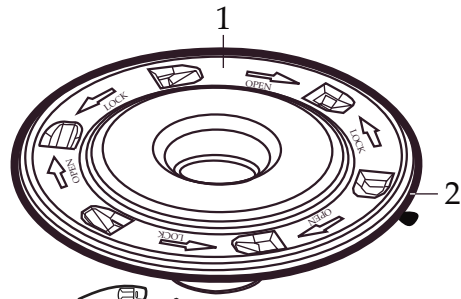

Europe One Gallon Blender
and Spigot Container
CB15ESF

CBL10

Hot Blending Lid
(optional)

502977

Blending Assembly

503462

Container with Blending Assembly and Spigot

31

WARING COMMERCIAL

CB15ESF Base Unit Components

033485
Brush Cap
(2 required)

027381
Brush & Spring Assembly
(2 required)

BLENDER	CB16ESF	SERIAL NO.	
MODEL	CB16ESF	1600 WATTS	
	220 - 240 V 60-60Hz		
WARING	WARING COMMERCIAL	ERC	IPX1
TORRINGTON, CONNECTICUT 06790 USA		CE	
ASSEMBLED IN THE USA			
www.waringproducts.com			

Date Code Location
YY|MM|DD
year|year|month|month|day|day

Illustration #	Part #	Description
1	024000	Hot Blending Outer Lid
2	026496	Hot Blending Lid Gasket
3	023998	Hot Blending Lid Baffle Cup
4	002972	Cap Nut
5	027581	Flat Washer (2 required)
6	027683	Blade
7	018389	"O" Ring
8	027582	Bearing Cap
9	018390	Small "V" Ring
10	023934	Bearing Holder
11	004946	Washer
12	018386	Ball Bearing (2 required)
13	023926	Spacer
14	023907	Spring Washer
15	023927	Retaining Ring
16	023906	Large "V" Ring
17	023933	Drive Shaft
18	025817	Jar Key
19	028530	Cover Insert
20	028226	Outer Lid
21	008791	Latch Wire (3 required)
22	502773	Bracket Assembly (spot welded to container 3 required)
23	503461	Spigot Container with Guard & Adapter Assembly
24	502977	Blending Assembly (complete)
25	004949	Container Base Gasket
26	025571	Container Support (container base)
27	012008	Lock Nut
28	034026	"O" Ring
29	033965	Spigot Assembly
30	034320	Spigot Rubber Insert
31	034016	Spigot Plug
32	503328	Coupling
33	025871	Jar Pad
34	032380	Top Housing / painted
35	032771	Control Panel Assembly
36	029888	Rear Control Panel
37	026497	Screw (4 required)